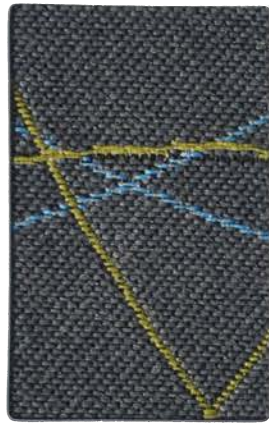

Free Evening