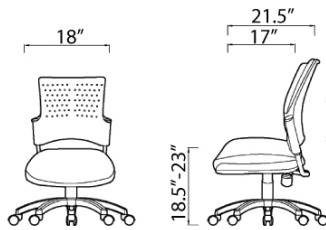

SNAPChair

SNAPStool

C L A S S R O O M

D O R M

T R A I N I N G R O O M

Dynamic, progressive look. Applications include classrooms, dorms, training rooms, study carrels, and any area that demands sharp, lighter scaled, smartly designed seating.

FEATURES

- 360 degree swivel
- Upholstered or flexible poly back
- Back tilt with tension adjustment
- Pneumatic seat height
- Armless or cantilever fixed arms
- Base chair is armless with poly back and black nylon base
- 300 lb. weight capacity

ARMLESS

WITH ARMS

ADDITIONAL OPTIONS

Cantilevered Fixed Arms