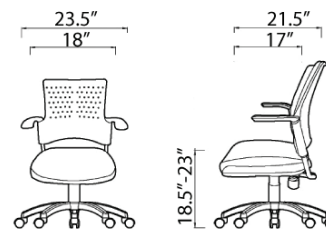

SNAPChair

SNAPStool

C L A S S R O O M

D O R M

T R A I N I N G R O O M

Dynamic, progressive look. Applications include classrooms, dorms, training rooms, study carrels, and any area that demands sharp, lighter scaled, smartly designed seating.

FEATURES

- 360 degree swivel
- Upholstered or flexible poly back
- Back tilt with tension adjustment
- Pneumatic seat height
- Armless or cantilever fixed arms
- Base chair is armless with poly back and black nylon base
- 300 lb. weight capacity

ARMLESS

WITH ARMS

ADDITIONAL OPTIONS

Cantilevered Fixed Arms