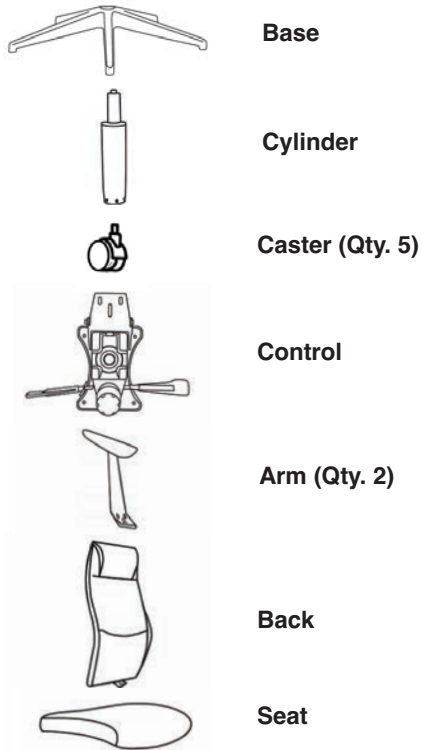

LOD 55/58 ASSEMBLY INSTRUCTIONS

877-263-5737
www.buzzseating.com

IN THE BOX COMPONENTS

STEP 1 Attaching the Control

STEP 2 Attaching the Back Bar to the Control

STEP 3 Attaching the Arms

STEP 4

STEP 5