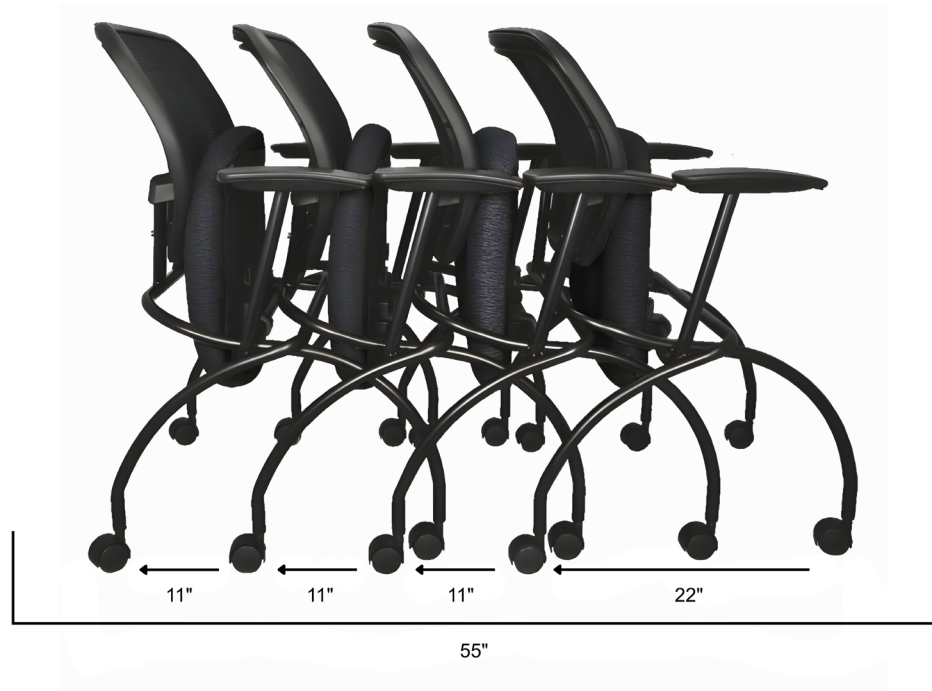

LOD50

\$895 List

- Hard protective arm pads
- Chrome cantilever base
- Anti-tip glides
- Seat height 18"

LOD90

\$1,050 List

- Fixed polished aluminum arms with leather arm pads
- Chrome cantilever base
- Anti-tip glides
- Seat height 18"

LEATHER ON DEMAND[®]Chairs

LOD20Series

Faux leather • Polished aluminum 4-prong base • 300 lb. capacity • Minimal assembly required

LOD20

\$795 List

- Swivel with auto-return
- Seat height 18"
- Polished aluminum 4-prong base

LOD28

\$995 List

- Passive movement or locks in the upright position
- Swivel
- Seat height adjustment
- Seat height 16"-18"
- Polished aluminum 5-prong base
- Non-hooded multi-surface casters

CABOODLE[®]Chair