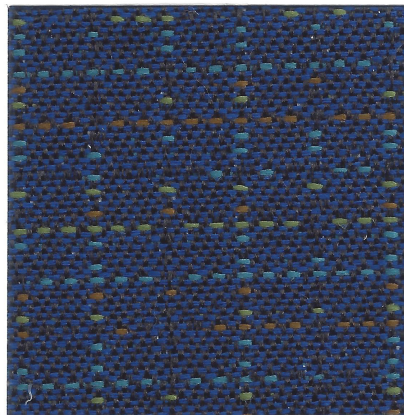

duvaltex

800-544-0200 / duvaltex.com

Couture

Grade 1

Guilford of Maine
Collection

To order samples online, click on any color swatch:

Thimble
1756

Thread
1755

Basting
1751

Shears
1750

Crewel
1758

Needlework
1753

Seam
1752

Tailor
1757